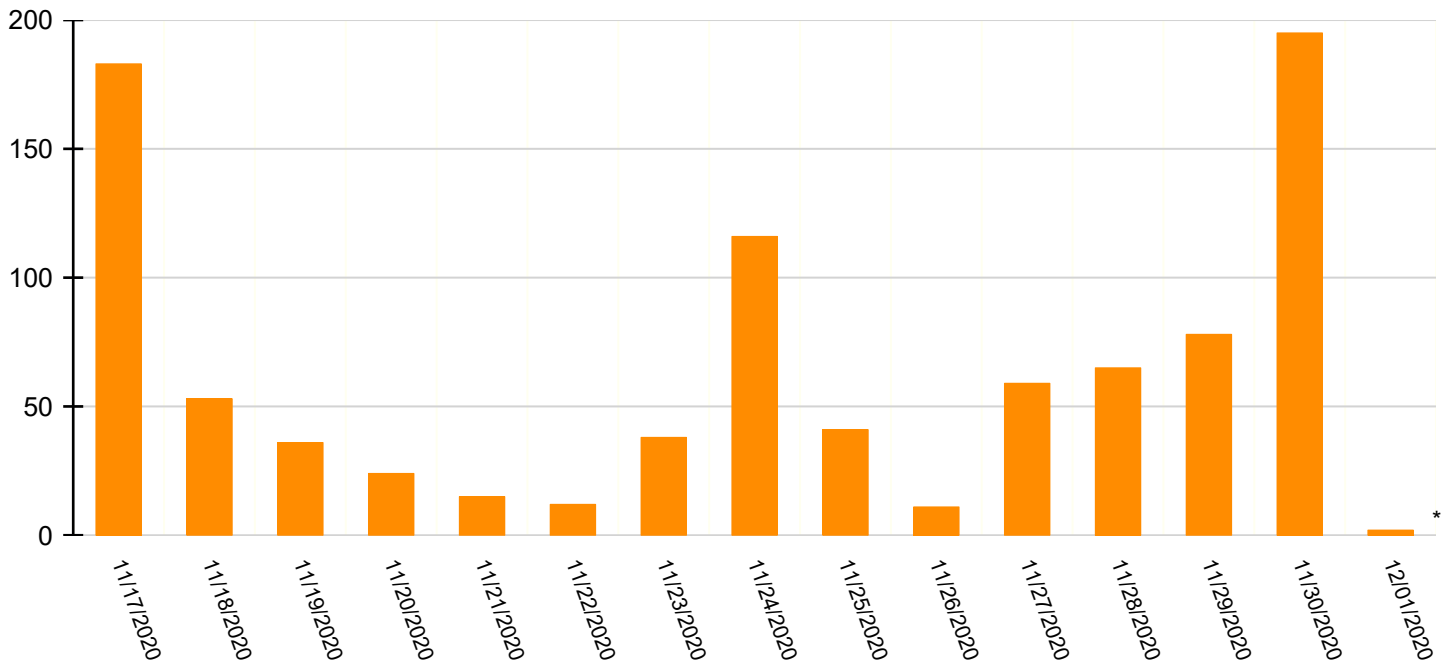

Ratings:

2020 DFT General Election

Open From: 11/17/2020 12:01:00 AM Central Time (UTC -6) to 11/30/2020 11:59:00 PM Central Time (UTC -6)

<u>Date</u>	<u>Eligible Voters</u>	<u>Count of Voters</u>	<u>Percent of Eligible</u>	<u>Percent of Voters</u>
11/17/2020	2,488	183	7.36 %	19.72 %
11/18/2020	2,488	53	2.13 %	5.71 %
11/19/2020	2,488	36	1.45 %	3.88 %
11/20/2020	2,488	24	0.96 %	2.59 %
11/21/2020	2,488	15	0.60 %	1.62 %
11/22/2020	2,488	12	0.48 %	1.29 %
11/23/2020	2,488	38	1.53 %	4.09 %
11/24/2020	2,488	116	4.66 %	12.50 %
11/25/2020	2,488	41	1.65 %	4.42 %
11/26/2020	2,488	11	0.44 %	1.19 %
11/27/2020	2,488	59	2.37 %	6.36 %
11/28/2020	2,488	65	2.61 %	7.00 %
11/29/2020	2,488	78	3.14 %	8.41 %
11/30/2020	2,488	195	7.84 %	21.01 %
12/01/2020	2,488	2	0.08 %	0.22 %
<u>Totals</u>	2,488	928	37.30 %	

Voters by Day

**Note: All votes shown were received before the deadline date. This graph shows when ballots were submitted into the site. Any vote that was shown to be submitted Dec 1st, 2020, were received before the voting deadline.*